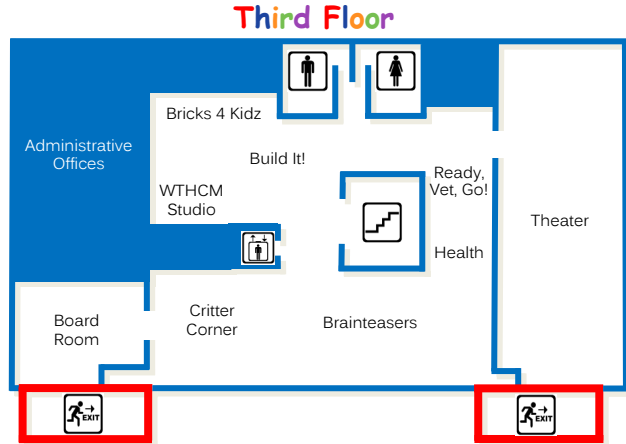

Groups of 15 or more:
 call for reservations &
 a discounted rate

- Treehouse
- Run with the Animals
- Lunar Arm
- Dino Dig
- Fiddling with Physics
- Red, Yellow & Green Rooms
- Restrooms
- Snack Bar

FIRST FLOOR

- Treehouse (Upper Level)
- Water Works
- Fresh & Fit Grocery
- The Toddler Zone
- Ag-citing Agriculture
- Race Car
- Family Restroom
- Mother's Nursing Room

SECOND FLOOR

- Ready, Vet, Go!
- WTHCM TV Studio
- Critter Corner
- Build It! Construction Site
- Bricks 4 Kidz
- Restrooms
- Board Room & Theater
- Museum Offices

THIRD FLOOR