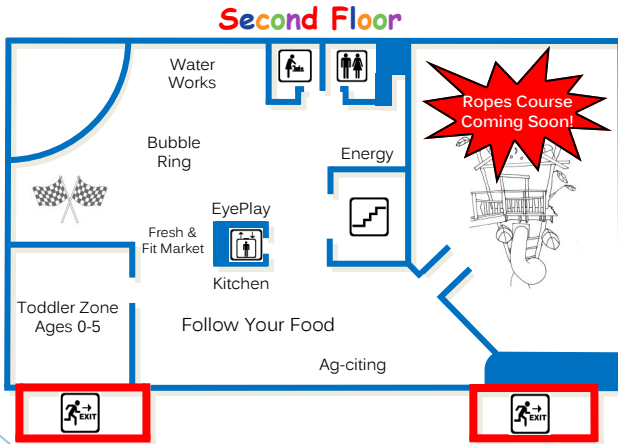

Groups of 15 or more:
 call for reservations &
 a discounted rate

- Treehouse
- Run with the Animals
- Lunar Arm
- Dino Dig
- Fiddling with Physics
- Red, Yellow & Green Rooms
- Restrooms
- Snack Bar

FIRST FLOOR

- Treehouse (Upper Level)
- Water Works
- Fresh & Fit Grocery
- The Toddler Zone
- Ag-citing Agriculture
- Race Car
- Family Restroom
- Mother's Nursing Room

SECOND FLOOR

- Ready, Vet, Go!
- WTHCM TV Studio
- Critter Corner
- Build It! Construction Site
- Bricks 4 Kidz
- Restrooms
- Board Room & Theater
- Museum Offices

THIRD FLOOR