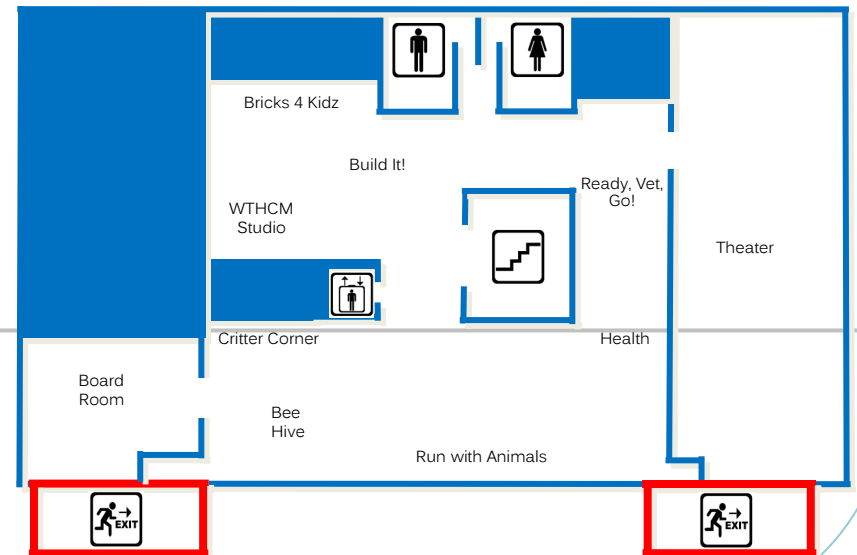

Third Floor