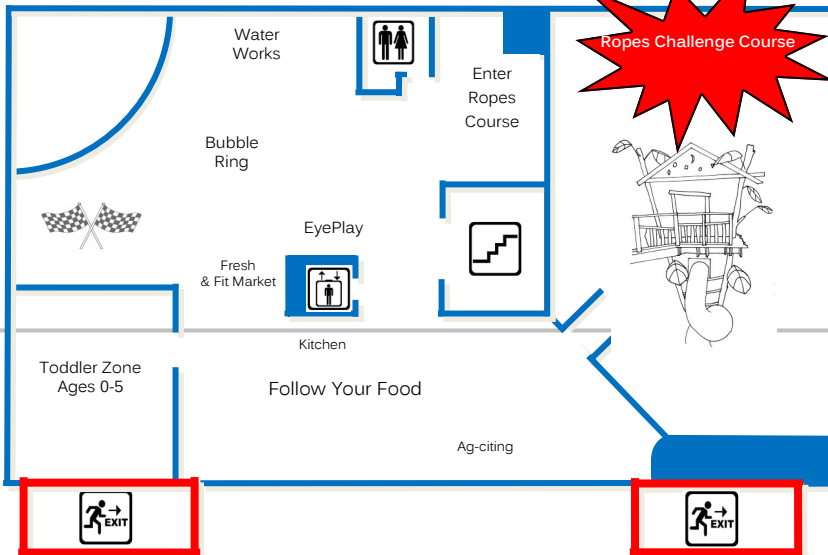

Second Floor